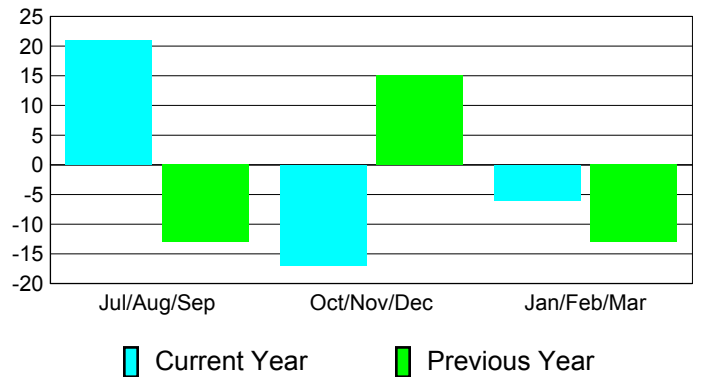

Gender Comparison 2010-2011

Jul/Aug/Sep

Oct/Nov/Dec

Jan/Feb/Mar

Male

Female